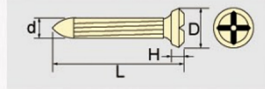

NO.3  L : 80mm / 30g

for GRAVEL

NO.4S  L : 55mm / 32g

NO.4  L : 105mm / 50g

NO.5  L : 130mm / 65g

NO.7  L : 205mm / 100g