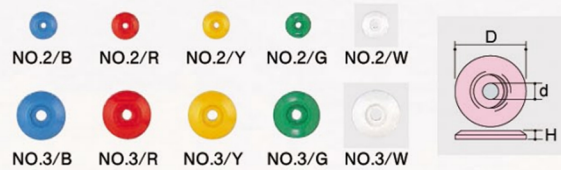

COMPARABILITY TABLE

NAIL	MARKER
NO.01 / NO.1	NO.2
NO.2 / NO.R / NO.3 / NO.4S NO.4 / NO.5 / NO.7	NO.3

MARKER

PRODUCT NAME	MODEL	PKG QTY	MOQ	CODE NO.	C/O
Marker / D25 x d5 x H4 / 100pcs	NO.2/B	5	5	122074	CN
Marker / D25 x d5 x H4 / 100pcs	NO.2/R	5	5	122075	CN
Marker / D25 x d5 x H4 / 100pcs	NO.2/Y	5	5	122076	CN
Marker / D25 x d5 x H4 / 100pcs	NO.2/W	5	5	122004	CN
Marker / D25 x d5 x H4 / 100pcs	NO.2/G	5	5	210010	CN
Marker / D45 x d10 x H7 / 20pcs	NO.3/B	5	5	122077	CN
Marker / D45 x d10 x H7 / 20pcs	NO.3/R	5	5	122078	CN
Marker / D45 x d10 x H7 / 20pcs	NO.3/Y	5	5	122079	CN
Marker / D45 x d10 x H7 / 20pcs	NO.3/W	5	5	122080	CN
Marker / D45 x d10 x H7 / 20pcs	NO.3/G	5	5	210011	CN

NAIL

PRODUCT NAME	MODEL	PKG QTY	MOQ	CODE NO.	C/O
Nail / D6 x d4 x L25 / 100pcs	NO.01	10	10	122054	JP
Nail / D9 x d5 x L40 / 100pcs	NO.1	5	5	122055	JP
Nail / D15 x d7 x L50 / 100pcs	NO.2	1	1	122056	JP
Nail / D15 x d7 x L60 / 100pcs	NO.R	1	1	122057	JP
Nail / D15 x d7 x L75 / 100pcs	NO.3	1	1	122058	JP
Nail / D20 x d8 x L100 / 50pcs	NO.4	1	1	122059	JP
Nail / D20 x d8 x L125 / 50pcs	NO.5	1	1	122060	JP
Nail / D20 x d8 x L200 / 50pcs	NO.7	1	1	122061	JP