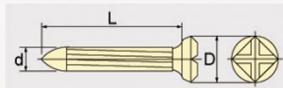

COMPARABILITY TABLE

NAIL	MARKER
NO.01 / NO.1	NO.2
NO.2 / NO.R / NO.3 / NO.4S NO.4 / NO.5 / NO.7	NO.3

MARKER

PRODUCT NAME	MODEL	PKG QTY	MOQ	CODE NO.	C/O
Marker / D25 x d5 x H4 / 100pcs	NO.2/B	5	5	122074	CN
Marker / D25 x d5 x H4 / 100pcs	NO.2/R	5	5	122075	CN
Marker / D25 x d5 x H4 / 100pcs	NO.2/Y	5	5	122076	CN
Marker / D25 x d5 x H4 / 100pcs	NO.2/W	5	5	122004	CN
Marker / D25 x d5 x H4 / 100pcs	NO.2/G	5	5	210010	CN
Marker / D45 x d10 x H7 / 20pcs	NO.3/B	5	5	122077	CN
Marker / D45 x d10 x H7 / 20pcs	NO.3/R	5	5	122078	CN
Marker / D45 x d10 x H7 / 20pcs	NO.3/Y	5	5	122079	CN
Marker / D45 x d10 x H7 / 20pcs	NO.3/W	5	5	122080	CN
Marker / D45 x d10 x H7 / 20pcs	NO.3/G	5	5	210011	CN

NAIL

PRODUCT NAME	MODEL	PKG QTY	MOQ	CODE NO.	C/O
Nail / D6 x d4 x L25 / 100pcs	NO.01	10	10	122054	JP
Nail / D9 x d5 x L40 / 100pcs	NO.1	5	5	122055	JP
Nail / D15 x d7 x L50 / 100pcs	NO.2	1	1	122056	JP
Nail / D15 x d7 x L60 / 100pcs	NO.R	1	1	122057	JP
Nail / D15 x d7 x L75 / 100pcs	NO.3	1	1	122058	JP
Nail / D20 x d8 x L100 / 50pcs	NO.4	1	1	122059	JP
Nail / D20 x d8 x L125 / 50pcs	NO.5	1	1	122060	JP
Nail / D20 x d8 x L200 / 50pcs	NO.7	1	1	122061	JP