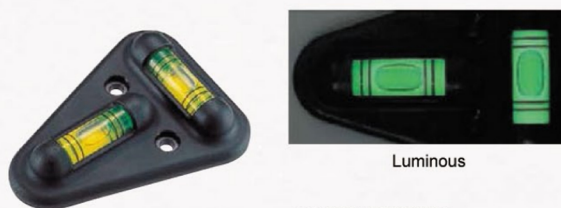

Pocket Stereoscope

E-2X / E-4X

Adjustable interpupillary distance

REMARKS

- 2X magnification (E-2X)
- 4X magnification (E-4X)

PRODUCT NAME	MODEL	PKG QTY	MOQ	CODE NO.	C/O
Pocket Stereoscope / 2X	E-2X	1	2	122920	JP
Pocket Stereoscope / 4X	E-4X	1	2	122921	JP

Tubular Level for Plane Table

ED-CHB

Luminous

SPECIFICATIONS

Sensitivity : 46"/2mm

PRODUCT NAME	MODEL	PKG QTY	MOQ	CODE NO.	C/O
Tubular Level for Plane Table	ED-CHB	-	6	-	JP

Pocket Compass

S series