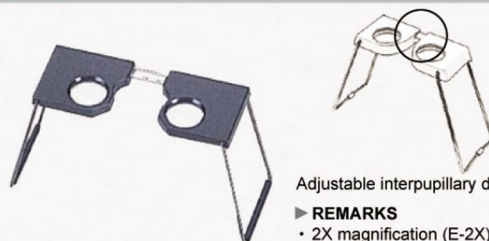

Pocket Stereoscope

E-2X / E-4X

Adjustable interpupillary distance

REMARKS

- 2X magnification (E-2X)
- 4X magnification (E-4X)

PRODUCT NAME	MODEL	PKG QTY	MOQ	CODE NO.	C/O
Pocket Stereoscope / 2X	E-2X	1	2	122920	JP
Pocket Stereoscope / 4X	E-4X	1	2	122921	JP

SPECIFICATIONS (POCKET COMPASS)

Telescope	: Reversible, erect, 12X, 120mm Long
Tubular level	: 5"/2mm
Horizontal circle	: 5", "O-BAC" zero setting
Compass circle	: Diameter=70mm, Minimum reading : 1°
Vertical circle	: Full circle, Minimum reading : 1°

Model	LS-25	S-25	S-27	S-28
Telescope	✓	✓	✓	No Reversible
Tubular level	✓	✓	✓	✓
Horizontal circle	✓	✓	✓	✓
Compass circle	✓	✓	✓	✓
Vertical circle	✓	✓	✓	Semi-circle
Weight	1.1kg	1.0kg	0.9kg	0.9kg

SPECIFICATIONS (No.33)

Material	: Duralumin
Extended length	: 132cm
Closed length	: 53cm
Weight	: 0.9kg

Optional tripod