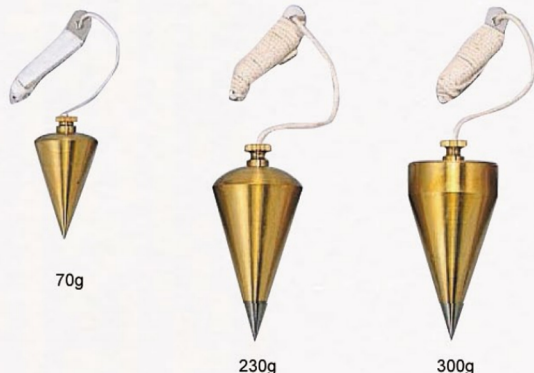

Brass Made Plumb Bob

PB series

VARIOUS WEIGHTS

You can choose favorite weight to suit the condition.

70g

230g

300g

SPECIFICATIONS

Model	PB70	PB230	PB300
Weight	70g	230g	300g

REMARKS

- Steel tip (PB230 / PB300)

PRODUCT NAME	MODEL	PKG QTY	MOQ	CODE NO.	C/O
Plumb Bob / 70g	PB70	1	10	102221	CN
Plumb Bob / 230g	PB230	1	10	102223	CN
Plumb Bob / 300g	PB300	1	10	102228	JP

SPECIFICATIONS (POCKET COMPASS)

Telescope	: Reversible, erect, 12X, 120mm Long
Tubular level	: 5"/2mm
Horizontal circle	: 5", "O-BAC" zero setting
Compass circle	: Diameter=70mm, Minimum reading : 1°
Vertical circle	: Full circle, Minimum reading : 1°

Model	LS-25	S-25	S-27	S-28
Telescope	✓	✓	✓	No Reversible
Tubular level	✓	✓	✓	✓
Horizontal circle	✓	✓	✓	✓
Compass circle	✓	✓	✓	✓
Vertical circle	✓	✓	✓	Semi-circle
Weight	1.1kg	1.0kg	0.9kg	0.9kg

SPECIFICATIONS (No.33)