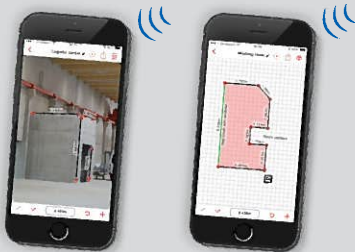

ISO
16331-1

 **Bluetooth®**
SMART

Available on the
App Store

GET IT ON
Google play

 **Swiss Technology**
by Leica Geosystems

The original laser distance meter

Leica DISTO™ D110 & D2

Leica DISTO™ D110

Small size – great possibilities

Always at hand

The removable pocket clip is a clever accessory for carrying the Leica DISTO™ D110 on your clothing. Use it to attach the unit to your trousers, shirt or jacket so that you have it always at hand.

Small and handy

The Leica DISTO™ D110 is the smallest and lightest laser distance meter in the DISTO™ product range. With an ergonomic shape, it fits perfectly into your hand and is effortless to use. The self-explanatory keys ensure operation is quick and intuitive.

Bluetooth® Smart and Leica DISTO™ Sketch app

Extended functionality by pressing a button

The smart App "Leica DISTO™ sketch" is the ideal link between the Leica DISTO™ with Bluetooth® Smart and a smartphone or a tablet. It allows you to create and precisely dimension sketches and pictures. The files can then be sent directly to the office. This simplifies and speeds up work flow.